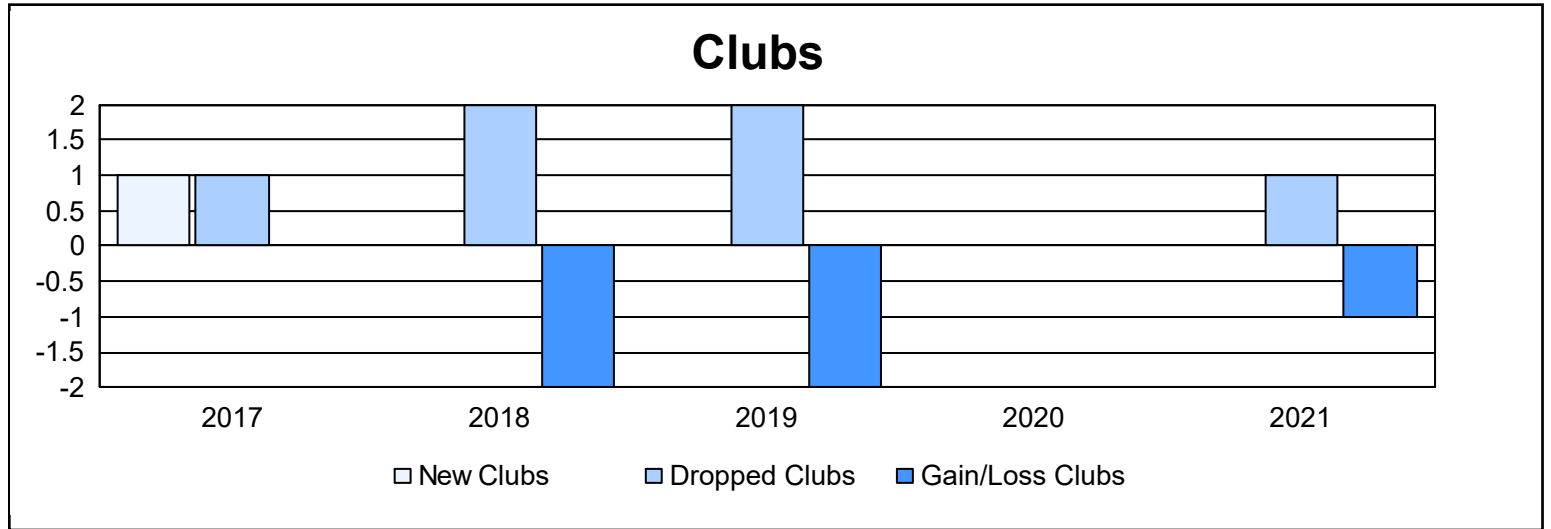

Year	New Clubs	Dropped Clubs	Gain/ Loss Clubs	New Members	Charter Members	Reinstate Members	Transfer Members	Total Member Added	Total Members Dropped	Gain/ Loss Members
2016-2017	1	1	0	86	23	5	14	128	169	-41
2017-2018	0	2	-2	62	0	4	5	71	178	-107
2018-2019	0	2	-2	71	1	3	9	84	131	-47
2019-2020	0	0	0	50	0	3	8	61	86	-25
2020-2021	0	1	-1	48	0	2	2	52	112	-60
<b>Average</b>	<b>0</b>	<b>1</b>	<b>-1</b>	<b>63</b>	<b>5</b>	<b>3</b>	<b>8</b>	<b>79</b>	<b>135</b>	<b>-56</b>

### Membership Composition June 2021 Cumulative