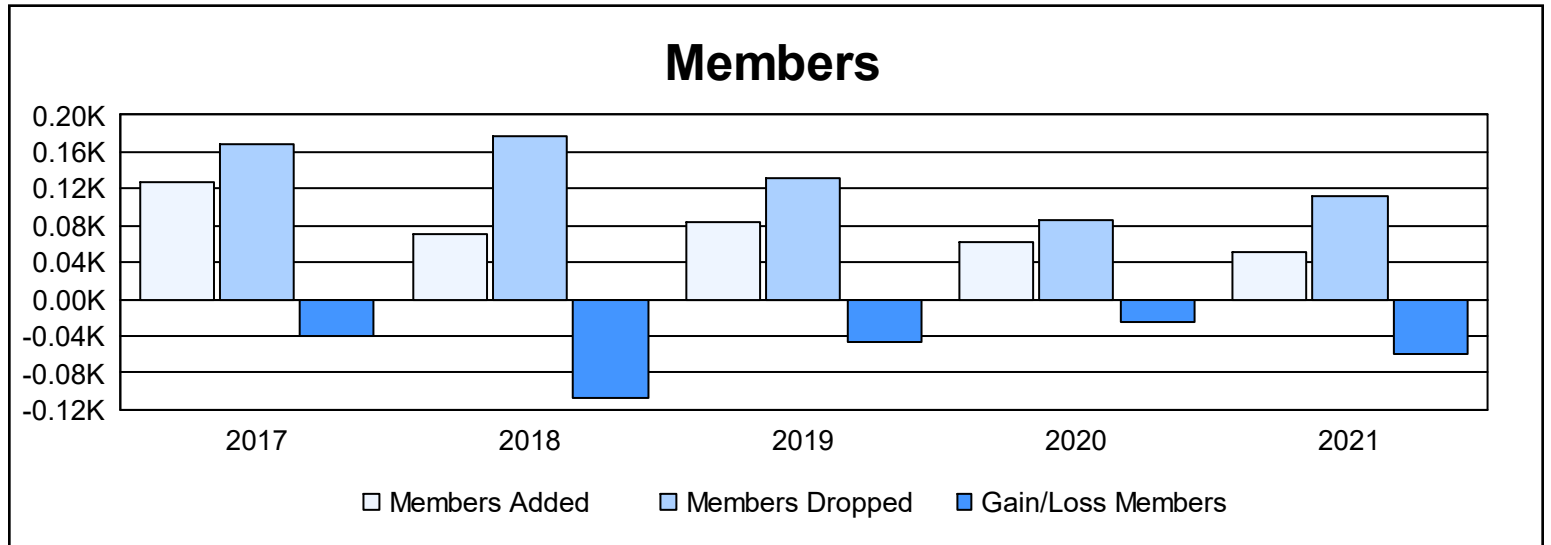

Year	New Clubs	Dropped Clubs	Gain/ Loss Clubs	New Members	Charter Members	Reinstate Members	Transfer Members	Total Member Added	Total Members Dropped	Gain/ Loss Members
2016-2017	1	1	0	86	23	5	14	128	169	-41
2017-2018	0	2	-2	62	0	4	5	71	178	-107
2018-2019	0	2	-2	71	1	3	9	84	131	-47
2019-2020	0	0	0	50	0	3	8	61	86	-25
2020-2021	0	1	-1	48	0	2	2	52	112	-60
<b>Average</b>	<b>0</b>	<b>1</b>	<b>-1</b>	<b>63</b>	<b>5</b>	<b>3</b>	<b>8</b>	<b>79</b>	<b>135</b>	<b>-56</b>

### Membership Composition June 2021 Cumulative